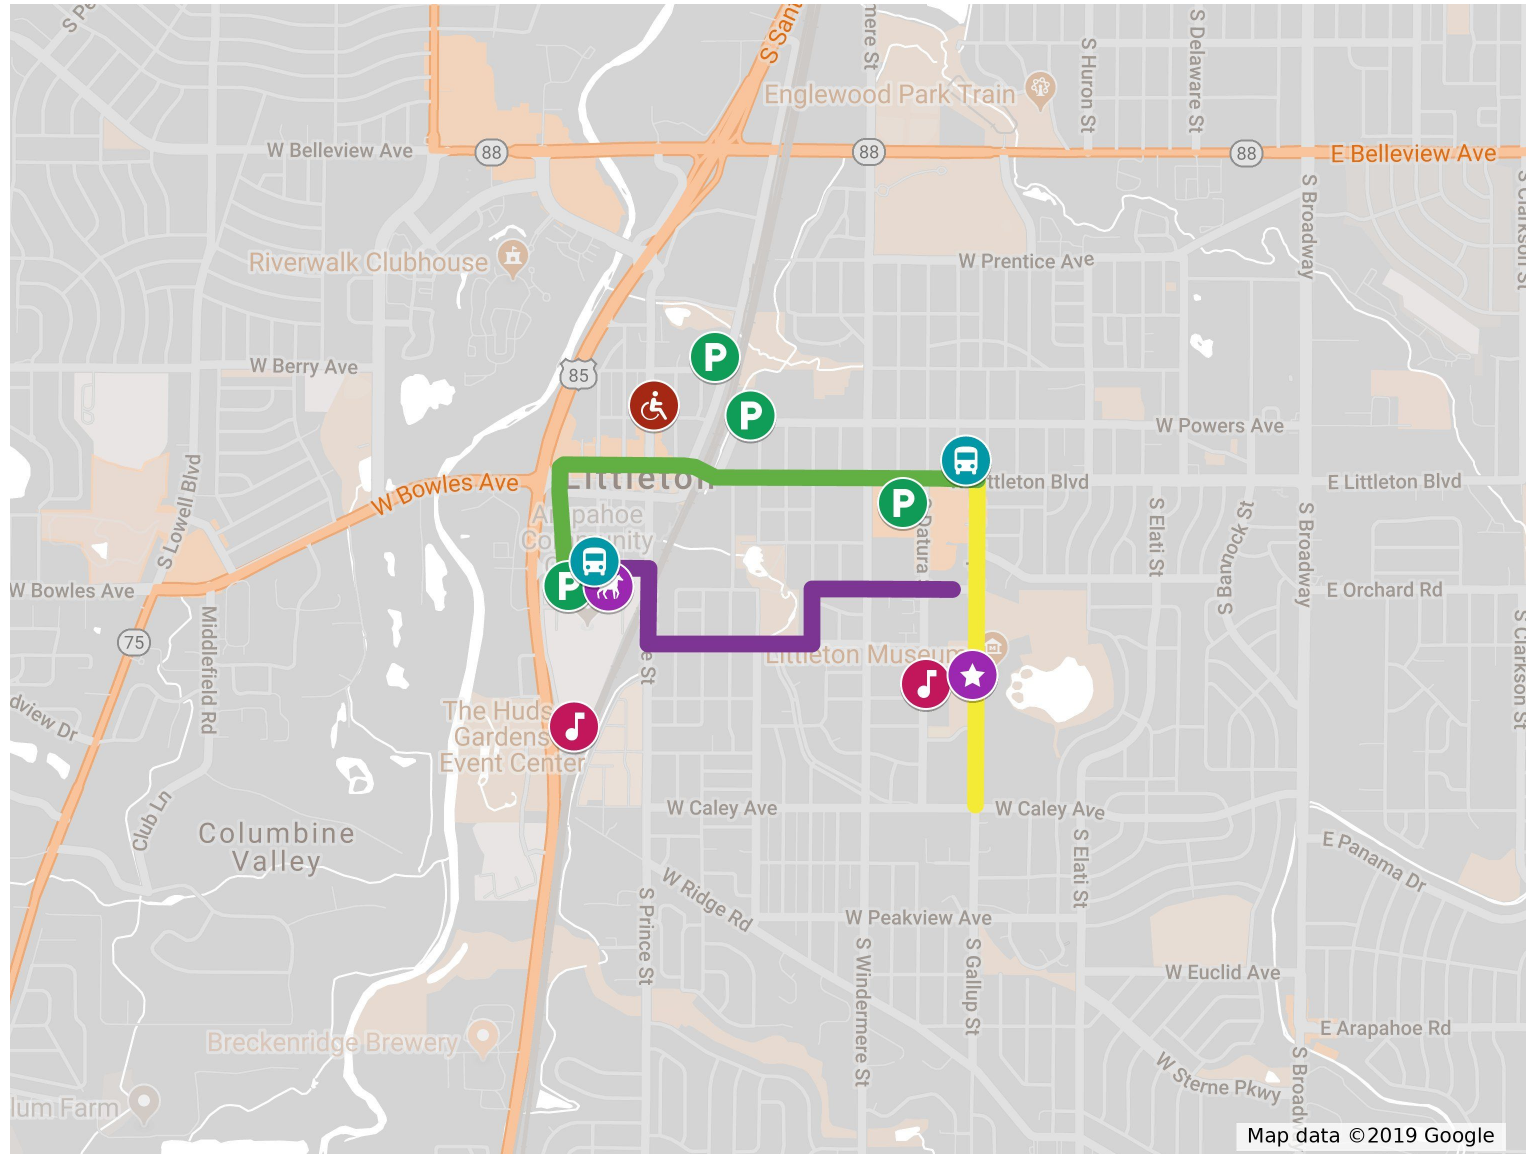

WWW Parade Route, Staging, Equestrian, Parking

Route

-  Parade Route
-  Parade Staging
-  Band Bus Drop Off
-  Band Bus Parking - ACC Lot I
-  Parade Entry Check-In
-  Public Parking - Woodlawn Center
-  Public Parking - Littleton Center
-  Public Parking - Depot Art Gallery
-  Handicap Parking at 5594 S Prince St.
-  Public Parking - ACC Lot A
-  Equestrian Parking - ACC Lot B
-  Equestrian Route to Staging Area
-  Parade Participant Shuttle
-  Parade Participant Shuttle

Map data © 2019 Google